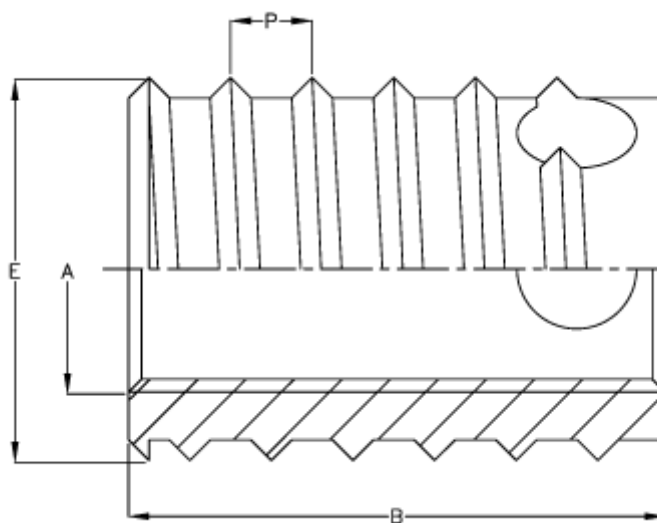

Data Sheet

Article number: 12308000140800
Description: KLEE-coil 308 000 140.800
M14 Brass

Measures

Female thread A	= M14
Length B	= 24
Male thread E	= 18.0
Min hole depth blind hole	= 28
Thread pitch P	= 2.00
Type	= 308 000 140...